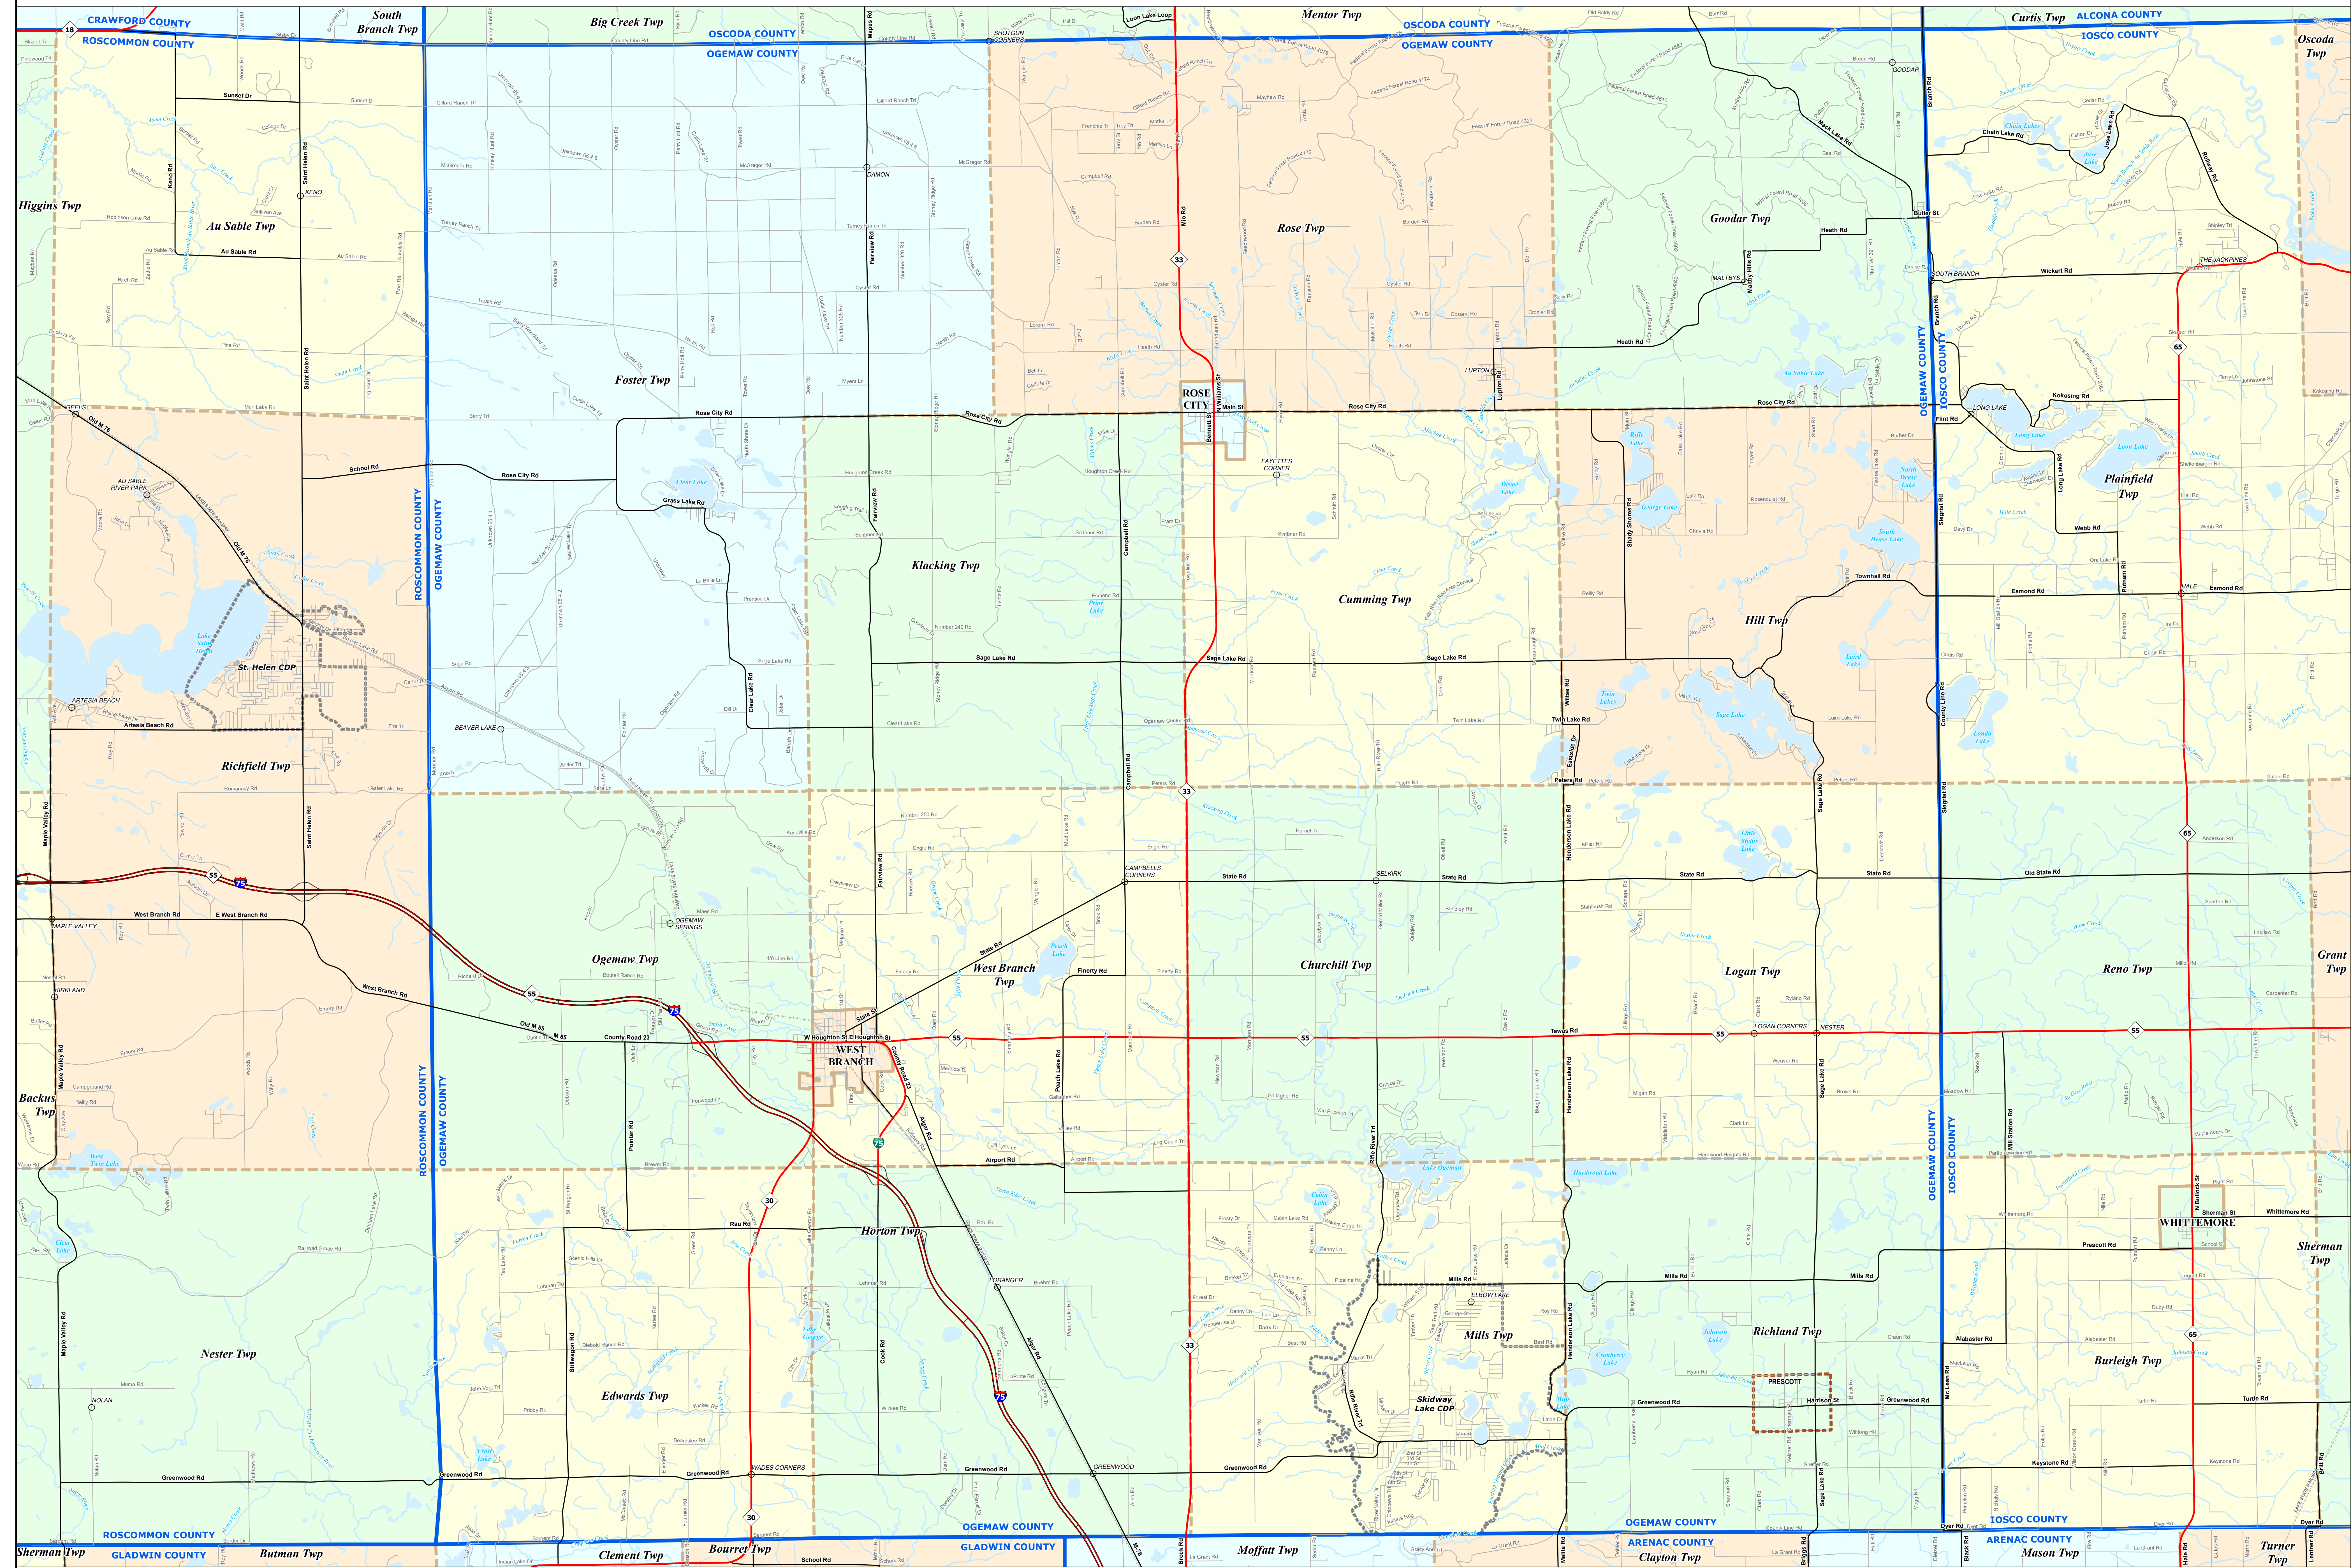

OGEMAW COUNTY

Legend

City	Unincorporated Place	Freeway	Railroad
Township	County	Highway	Water Feature
Village	State	Primary Road	River, Stream, or Drain
Census Designated Place	Local Road